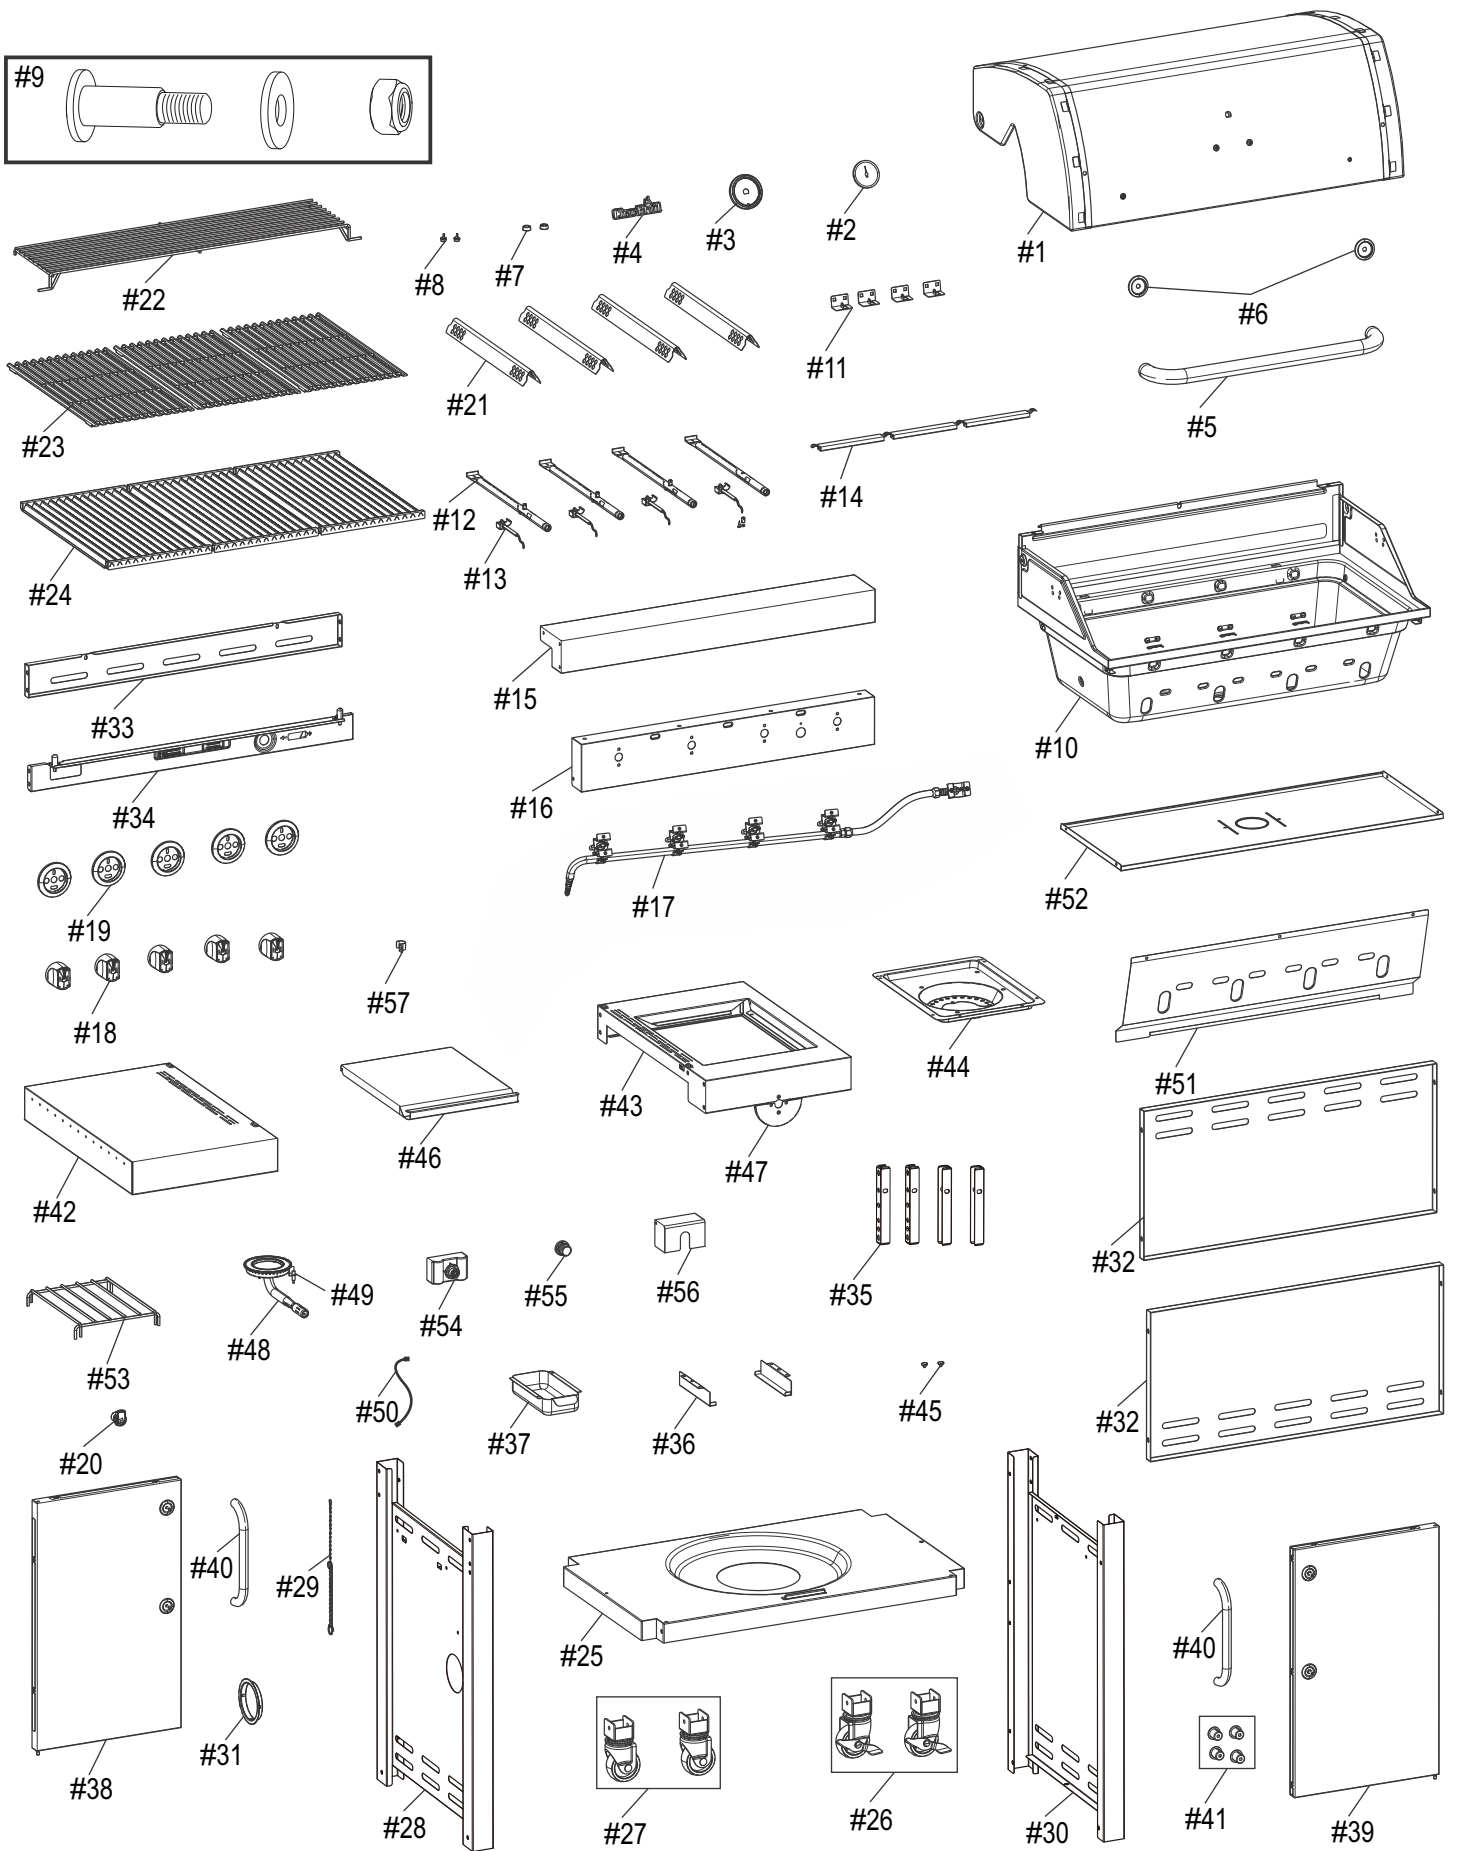

# PARTS DIAGRAM - 468730017

**PARTS DIAGRAM - 468830017/ 468830017DK**

## PARTS LIST - 468730017

Key	Qty	Description
1	1	TOP LID
2	1	TEMPERATURE GAUGE
3	1	BEZEL, F/ TEMP GAUGE
4	1	LOGO PLATE
5	1	HANDLE F/ TOP LID
6	2	BEZEL, F/ HANDLE
7	2	RUBBER BUMPER, W/ HOLE, F/ TOP LID
8	2	RUBBER BUMPER, ROUND
9	1	TOP LID HARDWARE
10	1	FIREBOX
11	4	BURNER BRACE
12	4	MAIN BURNER TUBE, NO ELECTRODE
13	4	ELECTRODE SET, F/ MAIN BURNER
14	3	FLAME CARRY OVER TUBE
15	1	MAIN CONTROL PANEL, TOP
16	1	MAIN CONTROL PANEL, BOTTOM
17	1	HOSE VALVE REGULATOR
18	5	CONTROL KNOB
19	5	BEZEL, KNOB
20	1	IGNITER SWITCH MODULE
21	4	HEAT TENT
22	1	WARMING RACK
23	3	COOKING GRATE
24	3	COOKING GRATE, INFRARED EMITTER
25	1	BOTTOM SHELF
26	2	CASTER, LOCKING
27	2	CASTER, FIXED
28	1	LEFT CART ASSEMBLY
29	1	MATCH HOLDER
30	1	RIGHT CART ASSEMBLY
31	1	GROMMET
32	2	REAR PANEL LOWER
33	1	REAR PANEL UPPER
34	1	FRONT DOOR BRACE
35	4	SIDE SHELF CONNECTION BRACE
36	2	RAIL, F/ GREASE TRAY
37	1	GREASE TRAY
38	1	LEFT DOOR, NO HANDLE
39	1	RIGHT DOOR, NO HANDLE

## PARTS LIST - 468830017/ 468830017DK

Key	Qty	Description
1	1	TOP LID
2	1	TEMPERATURE GAUGE
3	1	BEZEL, F/ TEMP GAUGE
4	1	LOGO PLATE
5	1	HANDLE F/ TOP LID
6	2	BEZEL, F/ HANDLE
7	2	RUBBER BUMPER, W/ HOLE, F/ TOP LID
8	2	RUBBER BUMPER, ROUND
9	1	TOP LID HARDWARE
10	1	FIREBOX
11	4	BURNER BRACE
12	4	MAIN BURNER TUBE, NO ELECTRODE
13	4	ELECTRODE SET, F/ MAIN BURNER
14	3	FLAME CARRY OVER TUBE
15	1	MAIN CONTROL PANEL, TOP
16	1	MAIN CONTROL PANEL, BOTTOM
17	1	HOSE VALVE ASSEMBLY
18	5	CONTROL KNOB
19	5	BEZEL, KNOB
20	1	IGNITER SWITCH MODULE
21	4	HEAT TENT
22	1	WARMING RACK
23	3	COOKING GRATE
24	3	COOKING GRATE, INFRARED EMITTER
25	1	BOTTOM SHELF
26	2	CASTER, LOCKING
27	2	CASTER, FIXED
28	1	LEFT CART ASSEMBLY
29	1	MATCH HOLDER
30	1	RIGHT CART ASSEMBLY
31	1	GROMMET
32	2	REAR PANEL LOWER
33	1	REAR PANEL UPPER
34	1	FRONT DOOR BRACE
35	4	SIDE SHELF CONNECTION BRACE
36	2	RAIL, F/ GREASE TRAY
37	1	GREASE TRAY
38	1	LEFT DOOR, NO HANDLE
39	1	RIGHT DOOR, NO HANDLE