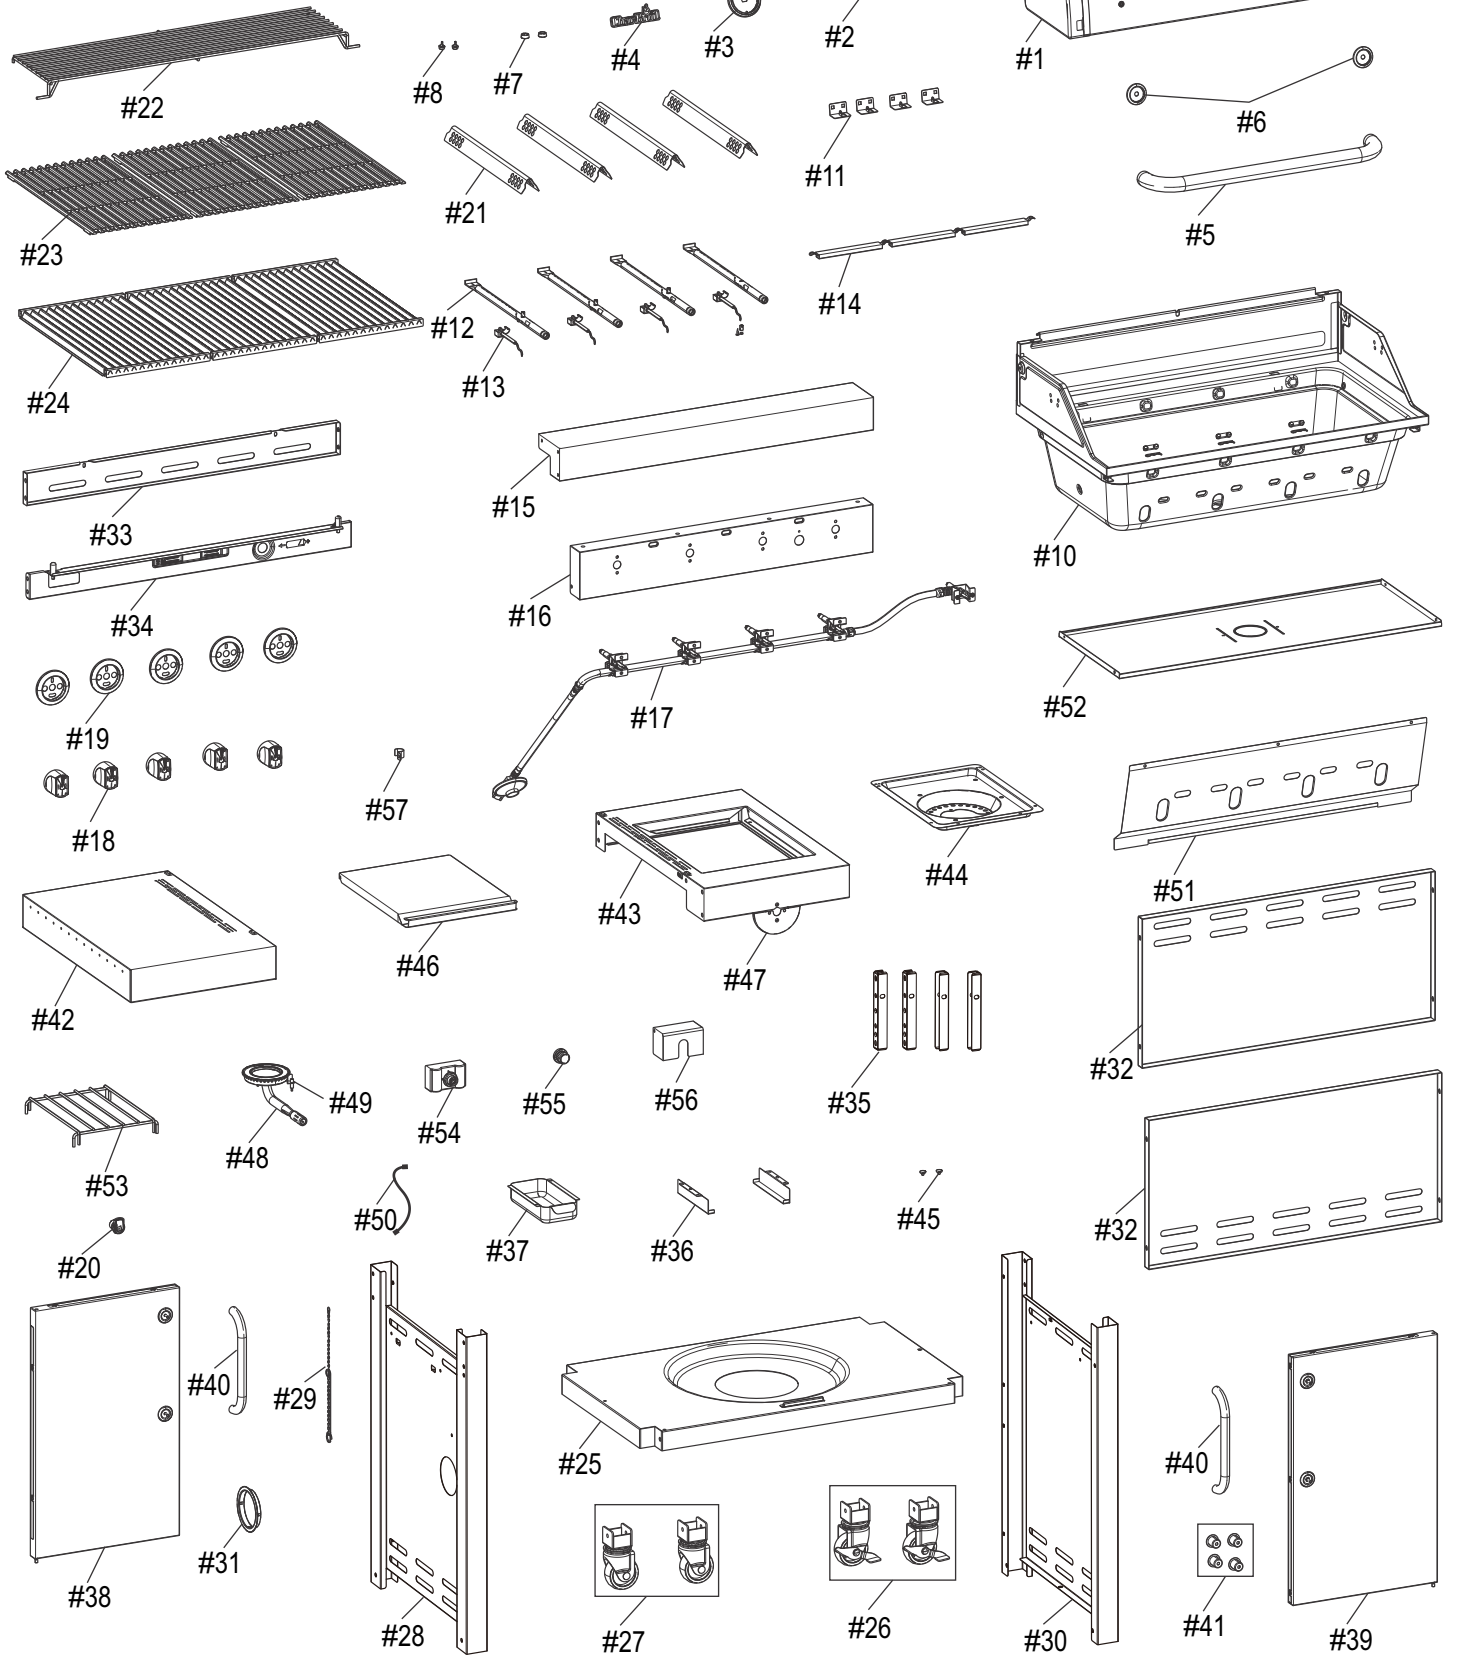

# PARTS DIAGRAM - 468730017

**PARTS DIAGRAM - 468830017/ 468830017DK**

## PARTS LIST - 468730017

Key	Qty	Description
1	1	TOP LID
2	1	TEMPERATURE GAUGE
3	1	BEZEL, F/ TEMP GAUGE
4	1	LOGO PLATE
5	1	HANDLE F/ TOP LID
6	2	BEZEL, F/ HANDLE
7	2	RUBBER BUMPER, W/ HOLE, F/ TOP LID
8	2	RUBBER BUMPER, ROUND
9	1	TOP LID HARDWARE
10	1	FIREBOX
11	4	BURNER BRACE
12	4	MAIN BURNER TUBE, NO ELECTRODE
13	4	ELECTRODE SET, F/ MAIN BURNER
14	3	FLAME CARRY OVER TUBE
15	1	MAIN CONTROL PANEL, TOP
16	1	MAIN CONTROL PANEL, BOTTOM
17	1	HOSE VALVE REGULATOR
18	5	CONTROL KNOB
19	5	BEZEL, KNOB
20	1	IGNITER SWITCH MODULE
21	4	HEAT TENT
22	1	WARMING RACK
23	3	COOKING GRATE
24	3	COOKING GRATE, INFRARED EMITTER
25	1	BOTTOM SHELF
26	2	CASTER, LOCKING
27	2	CASTER, FIXED
28	1	LEFT CART ASSEMBLY
29	1	MATCH HOLDER
30	1	RIGHT CART ASSEMBLY
31	1	GROMMET
32	2	REAR PANEL LOWER
33	1	REAR PANEL UPPER
34	1	FRONT DOOR BRACE
35	4	SIDE SHELF CONNECTION BRACE
36	2	RAIL, F/ GREASE TRAY
37	1	GREASE TRAY
38	1	LEFT DOOR, NO HANDLE
39	1	RIGHT DOOR, NO HANDLE

## PARTS LIST - 468830017/ 468830017DK

Key	Qty	Description
1	1	TOP LID
2	1	TEMPERATURE GAUGE
3	1	BEZEL, F/ TEMP GAUGE
4	1	LOGO PLATE
5	1	HANDLE F/ TOP LID
6	2	BEZEL, F/ HANDLE
7	2	RUBBER BUMPER, W/ HOLE, F/ TOP LID
8	2	RUBBER BUMPER, ROUND
9	1	TOP LID HARDWARE
10	1	FIREBOX
11	4	BURNER BRACE
12	4	MAIN BURNER TUBE, NO ELECTRODE
13	4	ELECTRODE SET, F/ MAIN BURNER
14	3	FLAME CARRY OVER TUBE
15	1	MAIN CONTROL PANEL, TOP
16	1	MAIN CONTROL PANEL, BOTTOM
17	1	HOSE VALVE ASSEMBLY
18	5	CONTROL KNOB
19	5	BEZEL, KNOB
20	1	IGNITER SWITCH MODULE
21	4	HEAT TENT
22	1	WARMING RACK
23	3	COOKING GRATE
24	3	COOKING GRATE, INFRARED EMITTER
25	1	BOTTOM SHELF
26	2	CASTER, LOCKING
27	2	CASTER, FIXED
28	1	LEFT CART ASSEMBLY
29	1	MATCH HOLDER
30	1	RIGHT CART ASSEMBLY
31	1	GROMMET
32	2	REAR PANEL LOWER
33	1	REAR PANEL UPPER
34	1	FRONT DOOR BRACE
35	4	SIDE SHELF CONNECTION BRACE
36	2	RAIL, F/ GREASE TRAY
37	1	GREASE TRAY
38	1	LEFT DOOR, NO HANDLE
39	1	RIGHT DOOR, NO HANDLE