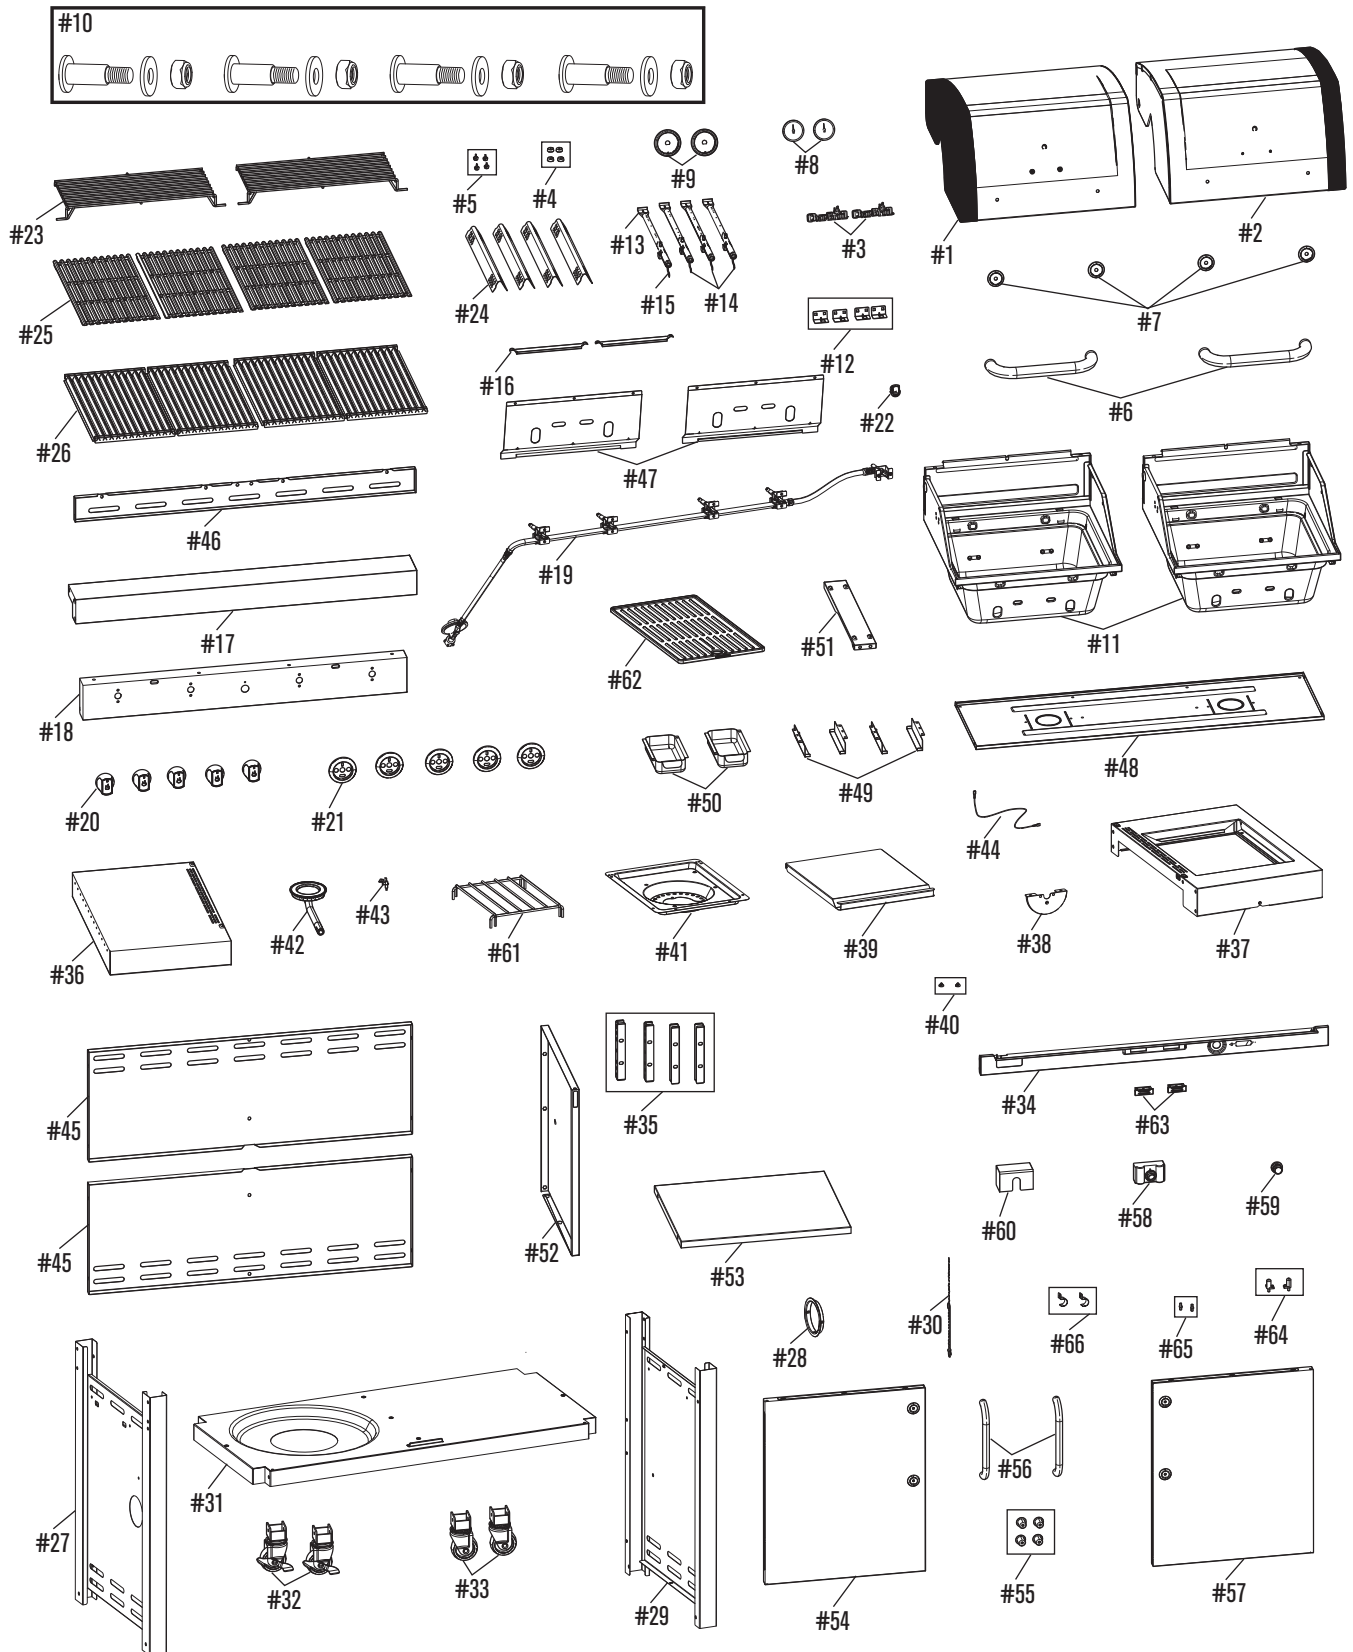

REPLACEMENT PARTS LIST FOR 468975119

Key	Qty	Description
1	1	TOP LID, LEFT
2	1	TOP LID, RIGHT
3	2	LOGO PLATE F/ LID
4	4	RUBBER BUMPER, W/ HOLE, F/ TOP LID
5	4	LID BUMPER, ROUND
6	2	HANDLE F/ LID
7	4	BEZEL, F/ LID HANDLE
8	2	THERMOMETER
9	2	BEZEL, F/ THERMOMETER
10	2	TOP LID HARDWARE
11	2	FIREBOX
12	4	BURNER BRACE
13	4	MAIN BURNER
14	3	ELECTRODE SET, F/ MAIN BURNER, 500MM WIRE
15	1	ELECTRODE SET, F/ MAIN BURNER, 900MM WIRE
16	2	CARRY OVER TUBE
17	1	CONTROL PANEL TOP, MAIN
18	1	CONTROL PANEL BOTTOM, MAIN
19	1	HOSE VALVE REGULATOR ASSEMBLY
20	5	CONTROL KNOB
21	5	BEZEL F/ CONTROL KNOB
22	1	IGNITER SWITCH MODULE
23	2	WARMING RACK
24	4	HEAT TENT
25	4	COOKING GRATE
26	4	COOKING GRATE, INFRARED EMITTER
27	1	LEFT, CART FRAME
28	1	GROMMET
29	1	RIGHT, CART FRAME
30	1	MATCH HOLDER
31	1	BOTTOM SHELF
32	2	CASTER, LOCKING
33	2	CASTER, FIXED
34	1	UPPER DOOR BRACE
35	4	SIDE SHELF CONNECTION BRACE
36	1	SIDE SHELF, LEFT
37	1	HOT PLATE SHELF
38	1	FASCIA, F/ HOT PLATE SHELF
39	1	LID, F/ HOT PLATE
40	2	RUBBER BUMPER, F/ HOT PLATE LID
41	1	DRIP PAN F/ HOT PLATE
42	1	HOT PLATE BURNER

Key	Qty	Description
43	1	ELECTRODE, F/ HOT PLATE
44	1	WIRE, F/ HOT PLATE ELECTRODE
45	2	REAR PANEL, LOWER
46	1	REAR PANEL, UPPER
47	2	HEAT SHIELD, FIREBOX
48	1	HEAT SHIELD, F/ TANK
49	4	RAIL, F/ GREASE TRAY
50	2	GREASE TRAY
51	1	FIREBOX BRACKET
52	1	CART PARTITION PANEL, VERTICAL
53	1	CART PARTITION PANEL, HORIZONTAL
54	1	DOOR, LEFT, NO HANDLE
55	4	BUSHING, F/ DOOR HANDLE
56	2	DOOR HANDLE
57	1	DOOR, RIGHT, NO HANDLE
58	1	ELECTRONIC IGNITION MODULE
59	1	CAP, F/ IGNITION MODULE
60	1	SHIELD, F/ ELECTRONIC IGNITION MODULE
61	1	GRATE, F/ HOT PLATE
62	1	GRIDDLE F/ HOT PLATE
63	2	MAGNET ASSEMBLY
64	2	SPRING PIN, F/ DOOR
65	2	FIXED PIN, F/ DOOR
66	2	HOSE CLIP
NOT SHOWN		
...	1	WRENCH
...	1	PRODUCT GUIDE, EUROPE
...	1	HARDWARE PACK
...	1	CLEANING TOOL

REPLACEMENT PARTS DIAGRAM FOR 468975119