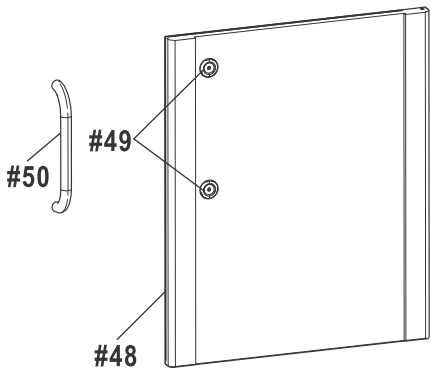

PARTS DIAGRAM 468600617 / 468640017DK

#49

PARTS DIAGRAM 468600417

PARTS LIST 468600617 / 468640017DK

Key	Qty	Description
1	1	TOP LID
2	1	LOGO PLATE F/ LID
3	2	RUBBER BUMPER, W/ HOLE, F/ TOP LID
4	2	LID BUMPER, ROUND
5	1	HANDLE F/ LID
6	2	BEZEL, F/ LID HANDLE
7	1	THERMOMETER
8	1	BEZEL, F/ THERMOMETER
9	1	TOP LID HARDWARE
10	1	FIREBOX
11	1	LEFT, FIREBOX PANEL
12	1	RIGHT, FIREBOX PANEL
13	1	REAR FIREBOX PANEL
14	1	HEAT SHIELD, FIREBOX
15	2	BURNER BRACE
16	2	MAIN BURNER
17	2	ELECTRODE, F/ MAIN BURNER
18	1	CARRY OVER TUBE
19	1	CONTROL PANEL, MAIN
20	1	ELECTRONIC IGNITION MODULE
21	1	CAP, F/ IGNITION MODULE
22	1	IGNITER SWITCH MODULE
23	1	SHIELD, F/ ELECTRONIC IGNITION MODULE
24	1	HOSE VALVE REGULATOR ASSEMBLY
25	2	BEZEL F/ CONTROL KNOB
26	2	CONTROL KNOB
27	1	LEFT SIDE SHELF, FIXED
28	1	RIGHT SIDE SHELF, FIXED
29	1	LEFT SIDE SHELF, FOLDING
30	1	RIGHT SIDE SHELF, FOLDING
31	1	FASCIA, F/ LEFT SIDE SHELF
32	1	FASCIA, F/ RIGHT SIDE SHELF
33	2	HEAT TENT
34	2	COOKING GRATE
35	2	COOKING GRATE, INFRARED EMITTER
36	1	WARMING RACK
37	1	LEFT, CART FRAME
38	1	RIGHT, CART FRAME
39	1	UPPER DOOR BRACE

Key	Qty	Description
40	1	BACK RAIL
41	1	BOTTOM SHELF
42	2	RAIL, F/ GREASE TRAY
43	1	GREASE TRAY
44	1	HEAT SHIELD, F/ TANK
45	2	CASTER, LOCKING
46	2	CASTER, FIXED
47	1	MATCH HOLDER
48	1	DOOR, NO HANDLE
49	2	BUSHING, F/ DOOR HANDLE
50	1	DOOR HANDLE
51	1	MAGNET ASSEMBLY
52	1	SPRING PIN, F/ DOOR
53	1	FIXED PIN, F/ DOOR
54	1	REGULATOR HOSE CLIP