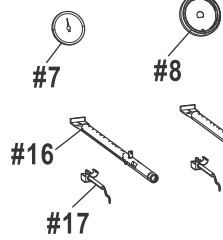

PARTS DIAGRAM 468600617 / 468640017DK

#49

PARTS DIAGRAM 468600417

PARTS LIST 468600617 / 468640017DK

Key	Qty	Description
1	1	TOP LID
2	1	LOGO PLATE F/ LID
3	2	RUBBER BUMPER, W/ HOLE, F/ TOP LID
4	2	LID BUMPER, ROUND
5	1	HANDLE F/ LID
6	2	BEZEL, F/ LID HANDLE
7	1	THERMOMETER
8	1	BEZEL, F/ THERMOMETER
9	1	TOP LID HARDWARE
10	1	FIREBOX
11	1	LEFT, FIREBOX PANEL
12	1	RIGHT, FIREBOX PANEL
13	1	REAR FIREBOX PANEL
14	1	HEAT SHIELD, FIREBOX
15	2	BURNER BRACE
16	2	MAIN BURNER
17	2	ELECTRODE, F/ MAIN BURNER
18	1	CARRY OVER TUBE
19	1	CONTROL PANEL, MAIN
20	1	ELECTRONIC IGNITION MODULE
21	1	CAP, F/ IGNITION MODULE
22	1	IGNITER SWITCH MODULE
23	1	SHIELD, F/ ELECTRONIC IGNITION MODULE
24	1	HOSE VALVE REGULATOR ASSEMBLY
25	2	BEZEL F/ CONTROL KNOB
26	2	CONTROL KNOB
27	1	LEFT SIDE SHELF, FIXED
28	1	RIGHT SIDE SHELF, FIXED
29	1	LEFT SIDE SHELF, FOLDING
30	1	RIGHT SIDE SHELF, FOLDING
31	1	FASCIA, F/ LEFT SIDE SHELF
32	1	FASCIA, F/ RIGHT SIDE SHELF
33	2	HEAT TENT
34	2	COOKING GRATE
35	2	COOKING GRATE, INFRARED EMITTER
36	1	WARMING RACK
37	1	LEFT, CART FRAME
38	1	RIGHT, CART FRAME
39	1	UPPER DOOR BRACE

Key	Qty	Description
40	1	BACK RAIL
41	1	BOTTOM SHELF
42	2	RAIL, F/ GREASE TRAY
43	1	GREASE TRAY
44	1	HEAT SHIELD, F/ TANK
45	2	CASTER, LOCKING
46	2	CASTER, FIXED
47	1	MATCH HOLDER
48	1	DOOR, NO HANDLE
49	2	BUSHING, F/ DOOR HANDLE
50	1	DOOR HANDLE
51	1	MAGNET ASSEMBLY
52	1	SPRING PIN, F/ DOOR
53	1	FIXED PIN, F/ DOOR
54	1	REGULATOR HOSE CLIP