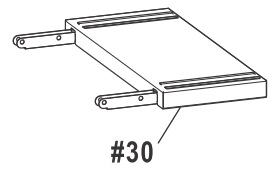

PARTS DIAGRAM 468600617 / 468640017DK

#49

PARTS DIAGRAM 468600417

PARTS LIST 468600617 / 468640017DK

Key	Qty	Description
1	1	TOP LID
2	1	LOGO PLATE F/ LID
3	2	RUBBER BUMPER, W/ HOLE, F/ TOP LID
4	2	LID BUMPER, ROUND
5	1	HANDLE F/ LID
6	2	BEZEL, F/ LID HANDLE
7	1	THERMOMETER
8	1	BEZEL, F/ THERMOMETER
9	1	TOP LID HARDWARE
10	1	FIREBOX
11	1	LEFT, FIREBOX PANEL
12	1	RIGHT, FIREBOX PANEL
13	1	REAR FIREBOX PANEL
14	1	HEAT SHIELD, FIREBOX
15	2	BURNER BRACE
16	2	MAIN BURNER
17	2	ELECTRODE, F/ MAIN BURNER
18	1	CARRY OVER TUBE
19	1	CONTROL PANEL, MAIN
20	1	ELECTRONIC IGNITION MODULE
21	1	CAP, F/ IGNITION MODULE
22	1	IGNITER SWITCH MODULE
23	1	SHIELD, F/ ELECTRONIC IGNITION MODULE
24	1	HOSE VALVE REGULATOR ASSEMBLY
25	2	BEZEL F/ CONTROL KNOB
26	2	CONTROL KNOB
27	1	LEFT SIDE SHELF, FIXED
28	1	RIGHT SIDE SHELF, FIXED
29	1	LEFT SIDE SHELF, FOLDING
30	1	RIGHT SIDE SHELF, FOLDING
31	1	FASCIA, F/ LEFT SIDE SHELF
32	1	FASCIA, F/ RIGHT SIDE SHELF
33	2	HEAT TENT
34	2	COOKING GRATE
35	2	COOKING GRATE, INFRARED EMITTER
36	1	WARMING RACK
37	1	LEFT, CART FRAME
38	1	RIGHT, CART FRAME
39	1	UPPER DOOR BRACE

Key	Qty	Description
40	1	BACK RAIL
41	1	BOTTOM SHELF
42	2	RAIL, F/ GREASE TRAY
43	1	GREASE TRAY
44	1	HEAT SHIELD, F/ TANK
45	2	CASTER, LOCKING
46	2	CASTER, FIXED
47	1	MATCH HOLDER
48	1	DOOR, NO HANDLE
49	2	BUSHING, F/ DOOR HANDLE
50	1	DOOR HANDLE
51	1	MAGNET ASSEMBLY
52	1	SPRING PIN, F/ DOOR
53	1	FIXED PIN, F/ DOOR
54	1	REGULATOR HOSE CLIP