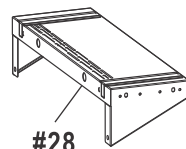

PARTS DIAGRAM 468600617 / 468640017DK

#49

PARTS DIAGRAM 468600417

PARTS LIST 468600617 / 468640017DK

Key	Qty	Description
1	1	TOP LID
2	1	LOGO PLATE F/ LID
3	2	RUBBER BUMPER, W/ HOLE, F/ TOP LID
4	2	LID BUMPER, ROUND
5	1	HANDLE F/ LID
6	2	BEZEL, F/ LID HANDLE
7	1	THERMOMETER
8	1	BEZEL, F/ THERMOMETER
9	1	TOP LID HARDWARE
10	1	FIREBOX
11	1	LEFT, FIREBOX PANEL
12	1	RIGHT, FIREBOX PANEL
13	1	REAR FIREBOX PANEL
14	1	HEAT SHIELD, FIREBOX
15	2	BURNER BRACE
16	2	MAIN BURNER
17	2	ELECTRODE, F/ MAIN BURNER
18	1	CARRY OVER TUBE
19	1	CONTROL PANEL, MAIN
20	1	ELECTRONIC IGNITION MODULE
21	1	CAP, F/ IGNITION MODULE
22	1	IGNITER SWITCH MODULE
23	1	SHIELD, F/ ELECTRONIC IGNITION MODULE
24	1	HOSE VALVE REGULATOR ASSEMBLY
25	2	BEZEL F/ CONTROL KNOB
26	2	CONTROL KNOB
27	1	LEFT SIDE SHELF, FIXED
28	1	RIGHT SIDE SHELF, FIXED
29	1	LEFT SIDE SHELF, FOLDING
30	1	RIGHT SIDE SHELF, FOLDING
31	1	FASCIA, F/ LEFT SIDE SHELF
32	1	FASCIA, F/ RIGHT SIDE SHELF
33	2	HEAT TENT
34	2	COOKING GRATE
35	2	COOKING GRATE, INFRARED EMITTER
36	1	WARMING RACK
37	1	LEFT, CART FRAME
38	1	RIGHT, CART FRAME
39	1	UPPER DOOR BRACE

Key	Qty	Description
40	1	BACK RAIL
41	1	BOTTOM SHELF
42	2	RAIL, F/ GREASE TRAY
43	1	GREASE TRAY
44	1	HEAT SHIELD, F/ TANK
45	2	CASTER, LOCKING
46	2	CASTER, FIXED
47	1	MATCH HOLDER
48	1	DOOR, NO HANDLE
49	2	BUSHING, F/ DOOR HANDLE
50	1	DOOR HANDLE
51	1	MAGNET ASSEMBLY
52	1	SPRING PIN, F/ DOOR
53	1	FIXED PIN, F/ DOOR
54	1	REGULATOR HOSE CLIP