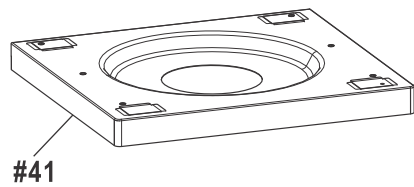

PARTS DIAGRAM 468600617 / 468640017DK

#49

PARTS DIAGRAM 468600417

PARTS LIST 468600617 / 468640017DK

Key	Qty	Description
1	1	TOP LID
2	1	LOGO PLATE F/ LID
3	2	RUBBER BUMPER, W/ HOLE, F/ TOP LID
4	2	LID BUMPER, ROUND
5	1	HANDLE F/ LID
6	2	BEZEL, F/ LID HANDLE
7	1	THERMOMETER
8	1	BEZEL, F/ THERMOMETER
9	1	TOP LID HARDWARE
10	1	FIREBOX
11	1	LEFT, FIREBOX PANEL
12	1	RIGHT, FIREBOX PANEL
13	1	REAR FIREBOX PANEL
14	1	HEAT SHIELD, FIREBOX
15	2	BURNER BRACE
16	2	MAIN BURNER
17	2	ELECTRODE, F/ MAIN BURNER
18	1	CARRY OVER TUBE
19	1	CONTROL PANEL, MAIN
20	1	ELECTRONIC IGNITION MODULE
21	1	CAP, F/ IGNITION MODULE
22	1	IGNITER SWITCH MODULE
23	1	SHIELD, F/ ELECTRONIC IGNITION MODULE
24	1	HOSE VALVE REGULATOR ASSEMBLY
25	2	BEZEL F/ CONTROL KNOB
26	2	CONTROL KNOB
27	1	LEFT SIDE SHELF, FIXED
28	1	RIGHT SIDE SHELF, FIXED
29	1	LEFT SIDE SHELF, FOLDING
30	1	RIGHT SIDE SHELF, FOLDING
31	1	FASCIA, F/ LEFT SIDE SHELF
32	1	FASCIA, F/ RIGHT SIDE SHELF
33	2	HEAT TENT
34	2	COOKING GRATE
35	2	COOKING GRATE, INFRARED EMITTER
36	1	WARMING RACK
37	1	LEFT, CART FRAME
38	1	RIGHT, CART FRAME
39	1	UPPER DOOR BRACE

Key	Qty	Description
40	1	BACK RAIL
41	1	BOTTOM SHELF
42	2	RAIL, F/ GREASE TRAY
43	1	GREASE TRAY
44	1	HEAT SHIELD, F/ TANK
45	2	CASTER, LOCKING
46	2	CASTER, FIXED
47	1	MATCH HOLDER
48	1	DOOR, NO HANDLE
49	2	BUSHING, F/ DOOR HANDLE
50	1	DOOR HANDLE
51	1	MAGNET ASSEMBLY
52	1	SPRING PIN, F/ DOOR
53	1	FIXED PIN, F/ DOOR
54	1	REGULATOR HOSE CLIP