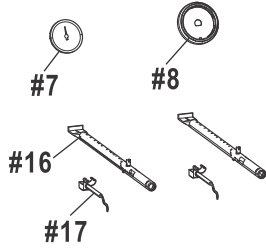

PARTS DIAGRAM 468600617 / 468640017DK

#49

PARTS DIAGRAM 468600417

PARTS LIST 468600617 / 468640017DK

Key	Qty	Description
1	1	TOP LID
2	1	LOGO PLATE F/ LID
3	2	RUBBER BUMPER, W/ HOLE, F/ TOP LID
4	2	LID BUMPER, ROUND
5	1	HANDLE F/ LID
6	2	BEZEL, F/ LID HANDLE
7	1	THERMOMETER
8	1	BEZEL, F/ THERMOMETER
9	1	TOP LID HARDWARE
10	1	FIREBOX
11	1	LEFT, FIREBOX PANEL
12	1	RIGHT, FIREBOX PANEL
13	1	REAR FIREBOX PANEL
14	1	HEAT SHIELD, FIREBOX
15	2	BURNER BRACE
16	2	MAIN BURNER
17	2	ELECTRODE, F/ MAIN BURNER
18	1	CARRY OVER TUBE
19	1	CONTROL PANEL, MAIN
20	1	ELECTRONIC IGNITION MODULE
21	1	CAP, F/ IGNITION MODULE
22	1	IGNITER SWITCH MODULE
23	1	SHIELD, F/ ELECTRONIC IGNITION MODULE
24	1	HOSE VALVE REGULATOR ASSEMBLY
25	2	BEZEL F/ CONTROL KNOB
26	2	CONTROL KNOB
27	1	LEFT SIDE SHELF, FIXED
28	1	RIGHT SIDE SHELF, FIXED
29	1	LEFT SIDE SHELF, FOLDING
30	1	RIGHT SIDE SHELF, FOLDING
31	1	FASCIA, F/ LEFT SIDE SHELF
32	1	FASCIA, F/ RIGHT SIDE SHELF
33	2	HEAT TENT
34	2	COOKING GRATE
35	2	COOKING GRATE, INFRARED EMITTER
36	1	WARMING RACK
37	1	LEFT, CART FRAME
38	1	RIGHT, CART FRAME
39	1	UPPER DOOR BRACE

Key	Qty	Description
40	1	BACK RAIL
41	1	BOTTOM SHELF
42	2	RAIL, F/ GREASE TRAY
43	1	GREASE TRAY
44	1	HEAT SHIELD, F/ TANK
45	2	CASTER, LOCKING
46	2	CASTER, FIXED
47	1	MATCH HOLDER
48	1	DOOR, NO HANDLE
49	2	BUSHING, F/ DOOR HANDLE
50	1	DOOR HANDLE
51	1	MAGNET ASSEMBLY
52	1	SPRING PIN, F/ DOOR
53	1	FIXED PIN, F/ DOOR
54	1	REGULATOR HOSE CLIP