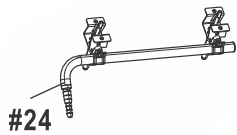

PARTS DIAGRAM 468600617 / 468640017DK

#49

PARTS DIAGRAM 468600417

PARTS LIST 468600617 / 468640017DK

Key	Qty	Description
1	1	TOP LID
2	1	LOGO PLATE F/ LID
3	2	RUBBER BUMPER, W/ HOLE, F/ TOP LID
4	2	LID BUMPER, ROUND
5	1	HANDLE F/ LID
6	2	BEZEL, F/ LID HANDLE
7	1	THERMOMETER
8	1	BEZEL, F/ THERMOMETER
9	1	TOP LID HARDWARE
10	1	FIREBOX
11	1	LEFT, FIREBOX PANEL
12	1	RIGHT, FIREBOX PANEL
13	1	REAR FIREBOX PANEL
14	1	HEAT SHIELD, FIREBOX
15	2	BURNER BRACE
16	2	MAIN BURNER
17	2	ELECTRODE, F/ MAIN BURNER
18	1	CARRY OVER TUBE
19	1	CONTROL PANEL, MAIN
20	1	ELECTRONIC IGNITION MODULE
21	1	CAP, F/ IGNITION MODULE
22	1	IGNITER SWITCH MODULE
23	1	SHIELD, F/ ELECTRONIC IGNITION MODULE
24	1	HOSE VALVE REGULATOR ASSEMBLY
25	2	BEZEL F/ CONTROL KNOB
26	2	CONTROL KNOB
27	1	LEFT SIDE SHELF, FIXED
28	1	RIGHT SIDE SHELF, FIXED
29	1	LEFT SIDE SHELF, FOLDING
30	1	RIGHT SIDE SHELF, FOLDING
31	1	FASCIA, F/ LEFT SIDE SHELF
32	1	FASCIA, F/ RIGHT SIDE SHELF
33	2	HEAT TENT
34	2	COOKING GRATE
35	2	COOKING GRATE, INFRARED EMITTER
36	1	WARMING RACK
37	1	LEFT, CART FRAME
38	1	RIGHT, CART FRAME
39	1	UPPER DOOR BRACE

Key	Qty	Description
40	1	BACK RAIL
41	1	BOTTOM SHELF
42	2	RAIL, F/ GREASE TRAY
43	1	GREASE TRAY
44	1	HEAT SHIELD, F/ TANK
45	2	CASTER, LOCKING
46	2	CASTER, FIXED
47	1	MATCH HOLDER
48	1	DOOR, NO HANDLE
49	2	BUSHING, F/ DOOR HANDLE
50	1	DOOR HANDLE
51	1	MAGNET ASSEMBLY
52	1	SPRING PIN, F/ DOOR
53	1	FIXED PIN, F/ DOOR
54	1	REGULATOR HOSE CLIP