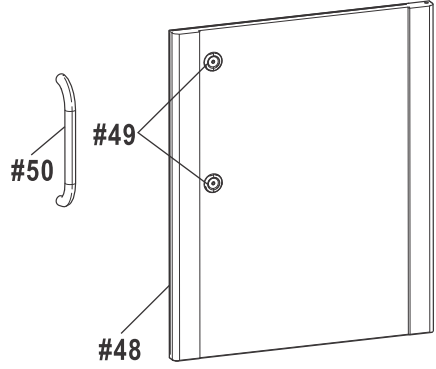

PARTS DIAGRAM 468600617 / 468640017DK

#49

PARTS DIAGRAM 468600417

PARTS LIST 468600617 / 468640017DK

Key	Qty	Description
1	1	TOP LID
2	1	LOGO PLATE F/ LID
3	2	RUBBER BUMPER, W/ HOLE, F/ TOP LID
4	2	LID BUMPER, ROUND
5	1	HANDLE F/ LID
6	2	BEZEL, F/ LID HANDLE
7	1	THERMOMETER
8	1	BEZEL, F/ THERMOMETER
9	1	TOP LID HARDWARE
10	1	FIREBOX
11	1	LEFT, FIREBOX PANEL
12	1	RIGHT, FIREBOX PANEL
13	1	REAR FIREBOX PANEL
14	1	HEAT SHIELD, FIREBOX
15	2	BURNER BRACE
16	2	MAIN BURNER
17	2	ELECTRODE, F/ MAIN BURNER
18	1	CARRY OVER TUBE
19	1	CONTROL PANEL, MAIN
20	1	ELECTRONIC IGNITION MODULE
21	1	CAP, F/ IGNITION MODULE
22	1	IGNITER SWITCH MODULE
23	1	SHIELD, F/ ELECTRONIC IGNITION MODULE
24	1	HOSE VALVE REGULATOR ASSEMBLY
25	2	BEZEL F/ CONTROL KNOB
26	2	CONTROL KNOB
27	1	LEFT SIDE SHELF, FIXED
28	1	RIGHT SIDE SHELF, FIXED
29	1	LEFT SIDE SHELF, FOLDING
30	1	RIGHT SIDE SHELF, FOLDING
31	1	FASCIA, F/ LEFT SIDE SHELF
32	1	FASCIA, F/ RIGHT SIDE SHELF
33	2	HEAT TENT
34	2	COOKING GRATE
35	2	COOKING GRATE, INFRARED EMITTER
36	1	WARMING RACK
37	1	LEFT, CART FRAME
38	1	RIGHT, CART FRAME
39	1	UPPER DOOR BRACE

Key	Qty	Description
40	1	BACK RAIL
41	1	BOTTOM SHELF
42	2	RAIL, F/ GREASE TRAY
43	1	GREASE TRAY
44	1	HEAT SHIELD, F/ TANK
45	2	CASTER, LOCKING
46	2	CASTER, FIXED
47	1	MATCH HOLDER
48	1	DOOR, NO HANDLE
49	2	BUSHING, F/ DOOR HANDLE
50	1	DOOR HANDLE
51	1	MAGNET ASSEMBLY
52	1	SPRING PIN, F/ DOOR
53	1	FIXED PIN, F/ DOOR
54	1	REGULATOR HOSE CLIP