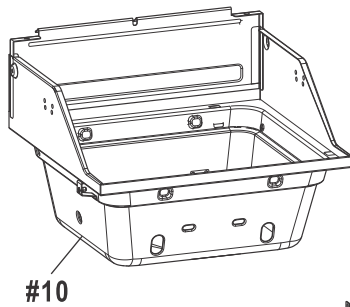

PARTS DIAGRAM 468600617 / 468640017DK

#49

PARTS DIAGRAM 468600417

PARTS LIST 468600617 / 468640017DK

Key	Qty	Description
1	1	TOP LID
2	1	LOGO PLATE F/ LID
3	2	RUBBER BUMPER, W/ HOLE, F/ TOP LID
4	2	LID BUMPER, ROUND
5	1	HANDLE F/ LID
6	2	BEZEL, F/ LID HANDLE
7	1	THERMOMETER
8	1	BEZEL, F/ THERMOMETER
9	1	TOP LID HARDWARE
10	1	FIREBOX
11	1	LEFT, FIREBOX PANEL
12	1	RIGHT, FIREBOX PANEL
13	1	REAR FIREBOX PANEL
14	1	HEAT SHIELD, FIREBOX
15	2	BURNER BRACE
16	2	MAIN BURNER
17	2	ELECTRODE, F/ MAIN BURNER
18	1	CARRY OVER TUBE
19	1	CONTROL PANEL, MAIN
20	1	ELECTRONIC IGNITION MODULE
21	1	CAP, F/ IGNITION MODULE
22	1	IGNITER SWITCH MODULE
23	1	SHIELD, F/ ELECTRONIC IGNITION MODULE
24	1	HOSE VALVE REGULATOR ASSEMBLY
25	2	BEZEL F/ CONTROL KNOB
26	2	CONTROL KNOB
27	1	LEFT SIDE SHELF, FIXED
28	1	RIGHT SIDE SHELF, FIXED
29	1	LEFT SIDE SHELF, FOLDING
30	1	RIGHT SIDE SHELF, FOLDING
31	1	FASCIA, F/ LEFT SIDE SHELF
32	1	FASCIA, F/ RIGHT SIDE SHELF
33	2	HEAT TENT
34	2	COOKING GRATE
35	2	COOKING GRATE, INFRARED EMITTER
36	1	WARMING RACK
37	1	LEFT, CART FRAME
38	1	RIGHT, CART FRAME
39	1	UPPER DOOR BRACE

Key	Qty	Description
40	1	BACK RAIL
41	1	BOTTOM SHELF
42	2	RAIL, F/ GREASE TRAY
43	1	GREASE TRAY
44	1	HEAT SHIELD, F/ TANK
45	2	CASTER, LOCKING
46	2	CASTER, FIXED
47	1	MATCH HOLDER
48	1	DOOR, NO HANDLE
49	2	BUSHING, F/ DOOR HANDLE
50	1	DOOR HANDLE
51	1	MAGNET ASSEMBLY
52	1	SPRING PIN, F/ DOOR
53	1	FIXED PIN, F/ DOOR
54	1	REGULATOR HOSE CLIP