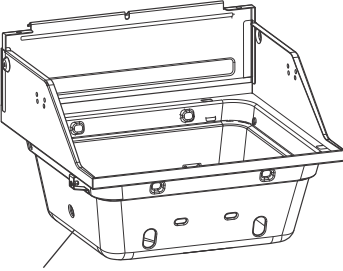

PARTS DIAGRAM 468600617 / 468640017DK

#49

PARTS DIAGRAM 468600417

PARTS LIST 468600617 / 468640017DK

Key	Qty	Description
1	1	TOP LID
2	1	LOGO PLATE F/ LID
3	2	RUBBER BUMPER, W/ HOLE, F/ TOP LID
4	2	LID BUMPER, ROUND
5	1	HANDLE F/ LID
6	2	BEZEL, F/ LID HANDLE
7	1	THERMOMETER
8	1	BEZEL, F/ THERMOMETER
9	1	TOP LID HARDWARE
10	1	FIREBOX
11	1	LEFT, FIREBOX PANEL
12	1	RIGHT, FIREBOX PANEL
13	1	REAR FIREBOX PANEL
14	1	HEAT SHIELD, FIREBOX
15	2	BURNER BRACE
16	2	MAIN BURNER
17	2	ELECTRODE, F/ MAIN BURNER
18	1	CARRY OVER TUBE
19	1	CONTROL PANEL, MAIN
20	1	ELECTRONIC IGNITION MODULE
21	1	CAP, F/ IGNITION MODULE
22	1	IGNITER SWITCH MODULE
23	1	SHIELD, F/ ELECTRONIC IGNITION MODULE
24	1	HOSE VALVE REGULATOR ASSEMBLY
25	2	BEZEL F/ CONTROL KNOB
26	2	CONTROL KNOB
27	1	LEFT SIDE SHELF, FIXED
28	1	RIGHT SIDE SHELF, FIXED
29	1	LEFT SIDE SHELF, FOLDING
30	1	RIGHT SIDE SHELF, FOLDING
31	1	FASCIA, F/ LEFT SIDE SHELF
32	1	FASCIA, F/ RIGHT SIDE SHELF
33	2	HEAT TENT
34	2	COOKING GRATE
35	2	COOKING GRATE, INFRARED EMITTER
36	1	WARMING RACK
37	1	LEFT, CART FRAME
38	1	RIGHT, CART FRAME
39	1	UPPER DOOR BRACE

Key	Qty	Description
40	1	BACK RAIL
41	1	BOTTOM SHELF
42	2	RAIL, F/ GREASE TRAY
43	1	GREASE TRAY
44	1	HEAT SHIELD, F/ TANK
45	2	CASTER, LOCKING
46	2	CASTER, FIXED
47	1	MATCH HOLDER
48	1	DOOR, NO HANDLE
49	2	BUSHING, F/ DOOR HANDLE
50	1	DOOR HANDLE
51	1	MAGNET ASSEMBLY
52	1	SPRING PIN, F/ DOOR
53	1	FIXED PIN, F/ DOOR
54	1	REGULATOR HOSE CLIP