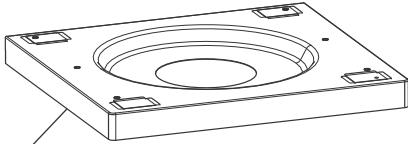

PARTS DIAGRAM 468600617 / 468640017DK

#49

PARTS DIAGRAM 468600417

PARTS LIST 468600617 / 468640017DK

Key	Qty	Description
1	1	TOP LID
2	1	LOGO PLATE F/ LID
3	2	RUBBER BUMPER, W/ HOLE, F/ TOP LID
4	2	LID BUMPER, ROUND
5	1	HANDLE F/ LID
6	2	BEZEL, F/ LID HANDLE
7	1	THERMOMETER
8	1	BEZEL, F/ THERMOMETER
9	1	TOP LID HARDWARE
10	1	FIREBOX
11	1	LEFT, FIREBOX PANEL
12	1	RIGHT, FIREBOX PANEL
13	1	REAR FIREBOX PANEL
14	1	HEAT SHIELD, FIREBOX
15	2	BURNER BRACE
16	2	MAIN BURNER
17	2	ELECTRODE, F/ MAIN BURNER
18	1	CARRY OVER TUBE
19	1	CONTROL PANEL, MAIN
20	1	ELECTRONIC IGNITION MODULE
21	1	CAP, F/ IGNITION MODULE
22	1	IGNITER SWITCH MODULE
23	1	SHIELD, F/ ELECTRONIC IGNITION MODULE
24	1	HOSE VALVE REGULATOR ASSEMBLY
25	2	BEZEL F/ CONTROL KNOB
26	2	CONTROL KNOB
27	1	LEFT SIDE SHELF, FIXED
28	1	RIGHT SIDE SHELF, FIXED
29	1	LEFT SIDE SHELF, FOLDING
30	1	RIGHT SIDE SHELF, FOLDING
31	1	FASCIA, F/ LEFT SIDE SHELF
32	1	FASCIA, F/ RIGHT SIDE SHELF
33	2	HEAT TENT
34	2	COOKING GRATE
35	2	COOKING GRATE, INFRARED EMITTER
36	1	WARMING RACK
37	1	LEFT, CART FRAME
38	1	RIGHT, CART FRAME
39	1	UPPER DOOR BRACE

Key	Qty	Description
40	1	BACK RAIL
41	1	BOTTOM SHELF
42	2	RAIL, F/ GREASE TRAY
43	1	GREASE TRAY
44	1	HEAT SHIELD, F/ TANK
45	2	CASTER, LOCKING
46	2	CASTER, FIXED
47	1	MATCH HOLDER
48	1	DOOR, NO HANDLE
49	2	BUSHING, F/ DOOR HANDLE
50	1	DOOR HANDLE
51	1	MAGNET ASSEMBLY
52	1	SPRING PIN, F/ DOOR
53	1	FIXED PIN, F/ DOOR
54	1	REGULATOR HOSE CLIP

NOT Pictured

...	1	CASTER PIN
...	1	PRODUCT GUIDE, EUROPE
...	1	HARDWARE PACK
...	1	CLEANING TOOL

NOTE: Some grill parts shown in the assembly steps may differ slightly in appearance from those on your particular grill model. However, the method of assembly remains the same.