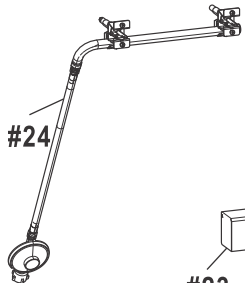

PARTS DIAGRAM 468600617 / 468640017DK

#49

PARTS DIAGRAM 468600417

PARTS LIST 468600617 / 468640017DK

Key	Qty	Description
1	1	TOP LID
2	1	LOGO PLATE F/ LID
3	2	RUBBER BUMPER, W/ HOLE, F/ TOP LID
4	2	LID BUMPER, ROUND
5	1	HANDLE F/ LID
6	2	BEZEL, F/ LID HANDLE
7	1	THERMOMETER
8	1	BEZEL, F/ THERMOMETER
9	1	TOP LID HARDWARE
10	1	FIREBOX
11	1	LEFT, FIREBOX PANEL
12	1	RIGHT, FIREBOX PANEL
13	1	REAR FIREBOX PANEL
14	1	HEAT SHIELD, FIREBOX
15	2	BURNER BRACE
16	2	MAIN BURNER
17	2	ELECTRODE, F/ MAIN BURNER
18	1	CARRY OVER TUBE
19	1	CONTROL PANEL, MAIN
20	1	ELECTRONIC IGNITION MODULE
21	1	CAP, F/ IGNITION MODULE
22	1	IGNITER SWITCH MODULE
23	1	SHIELD, F/ ELECTRONIC IGNITION MODULE
24	1	HOSE VALVE REGULATOR ASSEMBLY
25	2	BEZEL F/ CONTROL KNOB
26	2	CONTROL KNOB
27	1	LEFT SIDE SHELF, FIXED
28	1	RIGHT SIDE SHELF, FIXED
29	1	LEFT SIDE SHELF, FOLDING
30	1	RIGHT SIDE SHELF, FOLDING
31	1	FASCIA, F/ LEFT SIDE SHELF
32	1	FASCIA, F/ RIGHT SIDE SHELF
33	2	HEAT TENT
34	2	COOKING GRATE
35	2	COOKING GRATE, INFRARED EMITTER
36	1	WARMING RACK
37	1	LEFT, CART FRAME
38	1	RIGHT, CART FRAME
39	1	UPPER DOOR BRACE

Key	Qty	Description
40	1	BACK RAIL
41	1	BOTTOM SHELF
42	2	RAIL, F/ GREASE TRAY
43	1	GREASE TRAY
44	1	HEAT SHIELD, F/ TANK
45	2	CASTER, LOCKING
46	2	CASTER, FIXED
47	1	MATCH HOLDER
48	1	DOOR, NO HANDLE
49	2	BUSHING, F/ DOOR HANDLE
50	1	DOOR HANDLE
51	1	MAGNET ASSEMBLY
52	1	SPRING PIN, F/ DOOR
53	1	FIXED PIN, F/ DOOR
54	1	REGULATOR HOSE CLIP