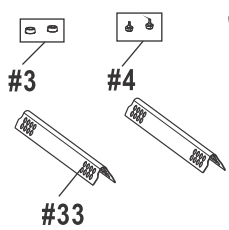

PARTS DIAGRAM 468600617 / 468640017DK

#49

PARTS DIAGRAM 468600417

PARTS LIST 468600617 / 468640017DK

Key	Qty	Description
1	1	TOP LID
2	1	LOGO PLATE F/ LID
3	2	RUBBER BUMPER, W/ HOLE, F/ TOP LID
4	2	LID BUMPER, ROUND
5	1	HANDLE F/ LID
6	2	BEZEL, F/ LID HANDLE
7	1	THERMOMETER
8	1	BEZEL, F/ THERMOMETER
9	1	TOP LID HARDWARE
10	1	FIREBOX
11	1	LEFT, FIREBOX PANEL
12	1	RIGHT, FIREBOX PANEL
13	1	REAR FIREBOX PANEL
14	1	HEAT SHIELD, FIREBOX
15	2	BURNER BRACE
16	2	MAIN BURNER
17	2	ELECTRODE, F/ MAIN BURNER
18	1	CARRY OVER TUBE
19	1	CONTROL PANEL, MAIN
20	1	ELECTRONIC IGNITION MODULE
21	1	CAP, F/ IGNITION MODULE
22	1	IGNITER SWITCH MODULE
23	1	SHIELD, F/ ELECTRONIC IGNITION MODULE
24	1	HOSE VALVE REGULATOR ASSEMBLY
25	2	BEZEL F/ CONTROL KNOB
26	2	CONTROL KNOB
27	1	LEFT SIDE SHELF, FIXED
28	1	RIGHT SIDE SHELF, FIXED
29	1	LEFT SIDE SHELF, FOLDING
30	1	RIGHT SIDE SHELF, FOLDING
31	1	FASCIA, F/ LEFT SIDE SHELF
32	1	FASCIA, F/ RIGHT SIDE SHELF
33	2	HEAT TENT
34	2	COOKING GRATE
35	2	COOKING GRATE, INFRARED EMITTER
36	1	WARMING RACK
37	1	LEFT, CART FRAME
38	1	RIGHT, CART FRAME
39	1	UPPER DOOR BRACE

Key	Qty	Description
40	1	BACK RAIL
41	1	BOTTOM SHELF
42	2	RAIL, F/ GREASE TRAY
43	1	GREASE TRAY
44	1	HEAT SHIELD, F/ TANK
45	2	CASTER, LOCKING
46	2	CASTER, FIXED
47	1	MATCH HOLDER
48	1	DOOR, NO HANDLE
49	2	BUSHING, F/ DOOR HANDLE
50	1	DOOR HANDLE
51	1	MAGNET ASSEMBLY
52	1	SPRING PIN, F/ DOOR
53	1	FIXED PIN, F/ DOOR
54	1	REGULATOR HOSE CLIP

NOT Pictured

...	1	CASTER PIN
...	1	PRODUCT GUIDE, EUROPE
...	1	HARDWARE PACK
...	1	CLEANING TOOL

NOTE: Some grill parts shown in the assembly steps may differ slightly in appearance from those on your particular grill model. However, the method of assembly remains the same.