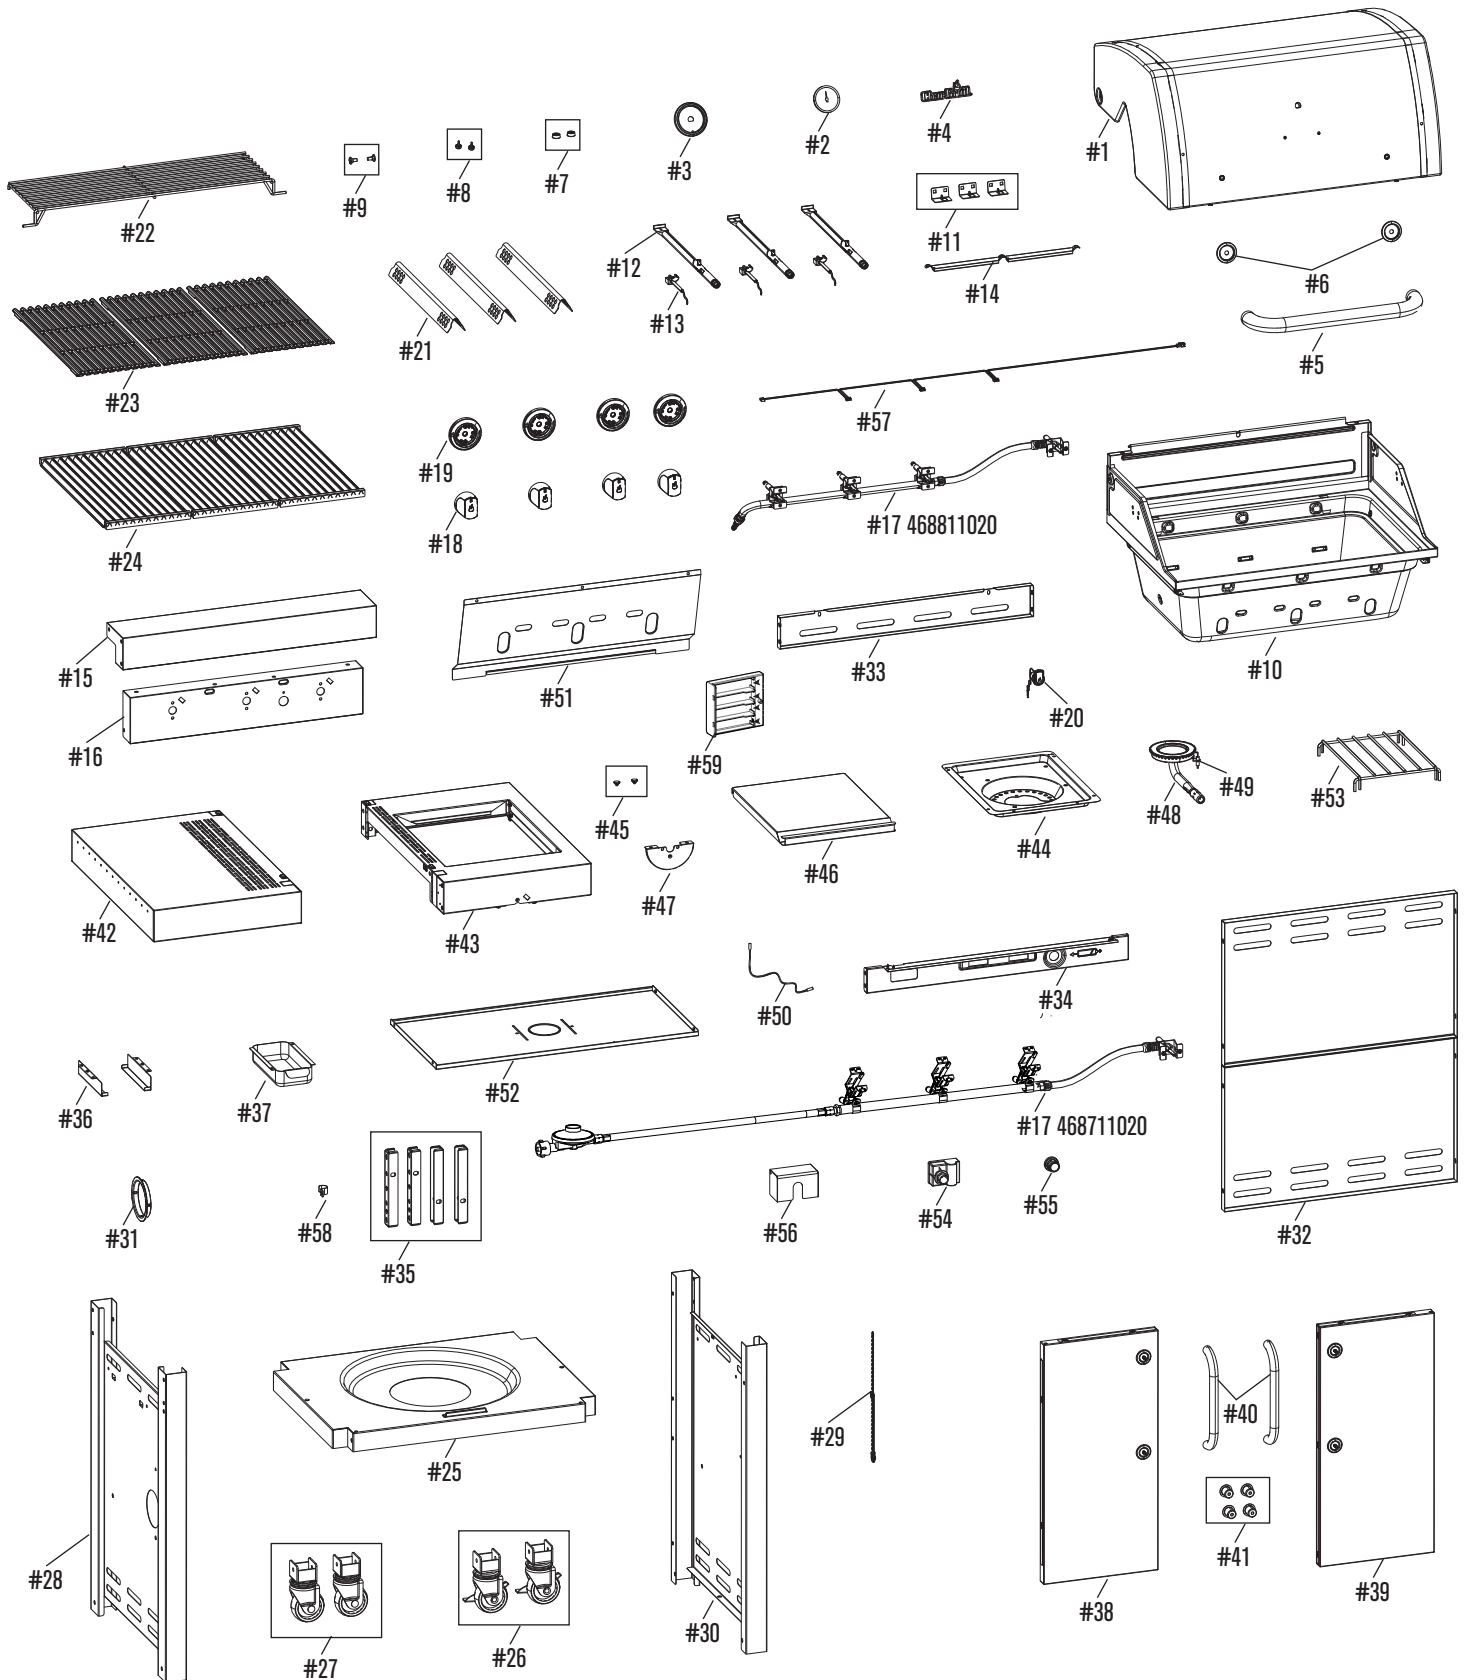

REPLACEMENT PARTS LIST FOR 468711020 & 468811020

Key	Qty	Description
1	1	TOP LID
2	1	TEMPERATURE GAUGE
3	1	BEZEL, F/ TEMP GAUGE
4	1	LOGO PLATE
5	1	HANDLE F/ TOP LID
6	2	BEZEL, F/ HANDLE
7	2	RUBBER BUMPER, W/ HOLE, F/ TOP LID
8	2	RUBBER BUMPER, ROUND
9	1	TOP LID HARDWARE
10	1	FIREBOX
11	3	BURNER BRACE
12	3	MAIN BURNER TUBE, NO ELECTRODE
13	3	ELECTRODE SET, F/ MAIN BURNER, 500MM WIRE
14	2	FLAME CARRY OVER TUBE
15	1	MAIN CONTROL PANEL, TOP
16	1	MAIN CONTROL PANEL, BOTTOM
17	1	HOSE VALVE ASSEMBLY
18	4	CONTROL KNOB
19	4	BEZEL, KNOB
20	1	IGNITER SWITCH MODULE
21	3	HEAT TENT
22	1	WARMING RACK
23	3	COOKING GRATE
24	3	COOKING GRATE, INFRARED EMITTER
25	1	BOTTOM SHELF
26	2	CASTER, LOCKING
27	2	CASTER, FIXED
28	1	LEFT CART ASSEMBLY
29	1	MATCH HOLDER
30	1	RIGHT CART ASSEMBLY
31	1	GROMMET
32	2	LOWER REAR CART PANEL
33	1	UPPER REAR CART PANEL
34	1	FRONT DOOR BRACE
35	4	SIDE SHELF CONNECTION BRACE

Key	Qty	Description
36	2	RAIL, F/ GREASE TRAY
37	1	GREASE TRAY
38	1	LEFT DOOR, NO HANDLE
39	1	RIGHT DOOR, NO HANDLE
40	2	HANDLE, F/ DOOR
41	4	DOOR BUSHING, F/ HANDLE
42	1	LEFT SIDE SHELF
43	1	SIDEBURNER SHELF
44	1	DRIP PAN, F/ SIDEBURNER
45	2	SILICONE RUBBER BUMPER, F/ SIDEBURNER
46	1	SIDEBURNER LID
47	1	CONTROL PANEL, F/ SIDEBURNER SHELF
48	1	SIDEBURNER
49	1	ELECTRODE, F/ SIDEBURNER
50	1	WIRE, F/ SB ELECTRODE
51	1	HEAT SHIELD, FIREBOX
52	1	HEAT SHIELD, F/ TANK
53	1	GRATE, F/ SB
54	1	ELECTRONIC IGNITION MODULE
55	1	CAP, F/ EI MODULE
56	1	HEAT SHIELD, F/ IGNITION MODULE
57	1	WIRE HARNESS, F/ LIGHT
58	1	REGULATOR HOSE CLIP
59	1	BATTERY BOX
NOT Pictured		
...	1	PRODUCT GUIDE, EUROPE
...	1	HARDWARE PACK
...	2	MAGNET
...	1	IR CLEANING TOOL

REPLACEMENT PARTS DIAGRAM FOR 468711020 & 468811020